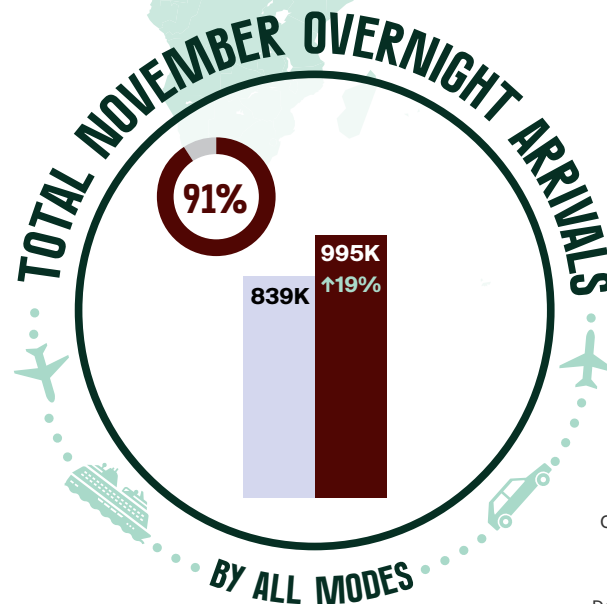

NOVEMBER 2023 OVERNIGHT ARRIVALS AT A GLANCE

LEGEND

% current proportion of 2019 levels

Overnight arrivals

↓↑% = Percent change (%) compared to the same period in 2022

After reopening its borders to international travel in late summer 2021, Canada removed all COVID-19 border regulations on October 1, 2022.

Mode of Arrivals in November 2023

Overnight arrivals are preliminary estimates and are subject to change.
 X Infographic designed by @destinationcan
 For more information, visit www.destinationcanada.com
 Data sources: Statistics Canada, Tables 24-10-0055-01 and 24-10-0053-01.