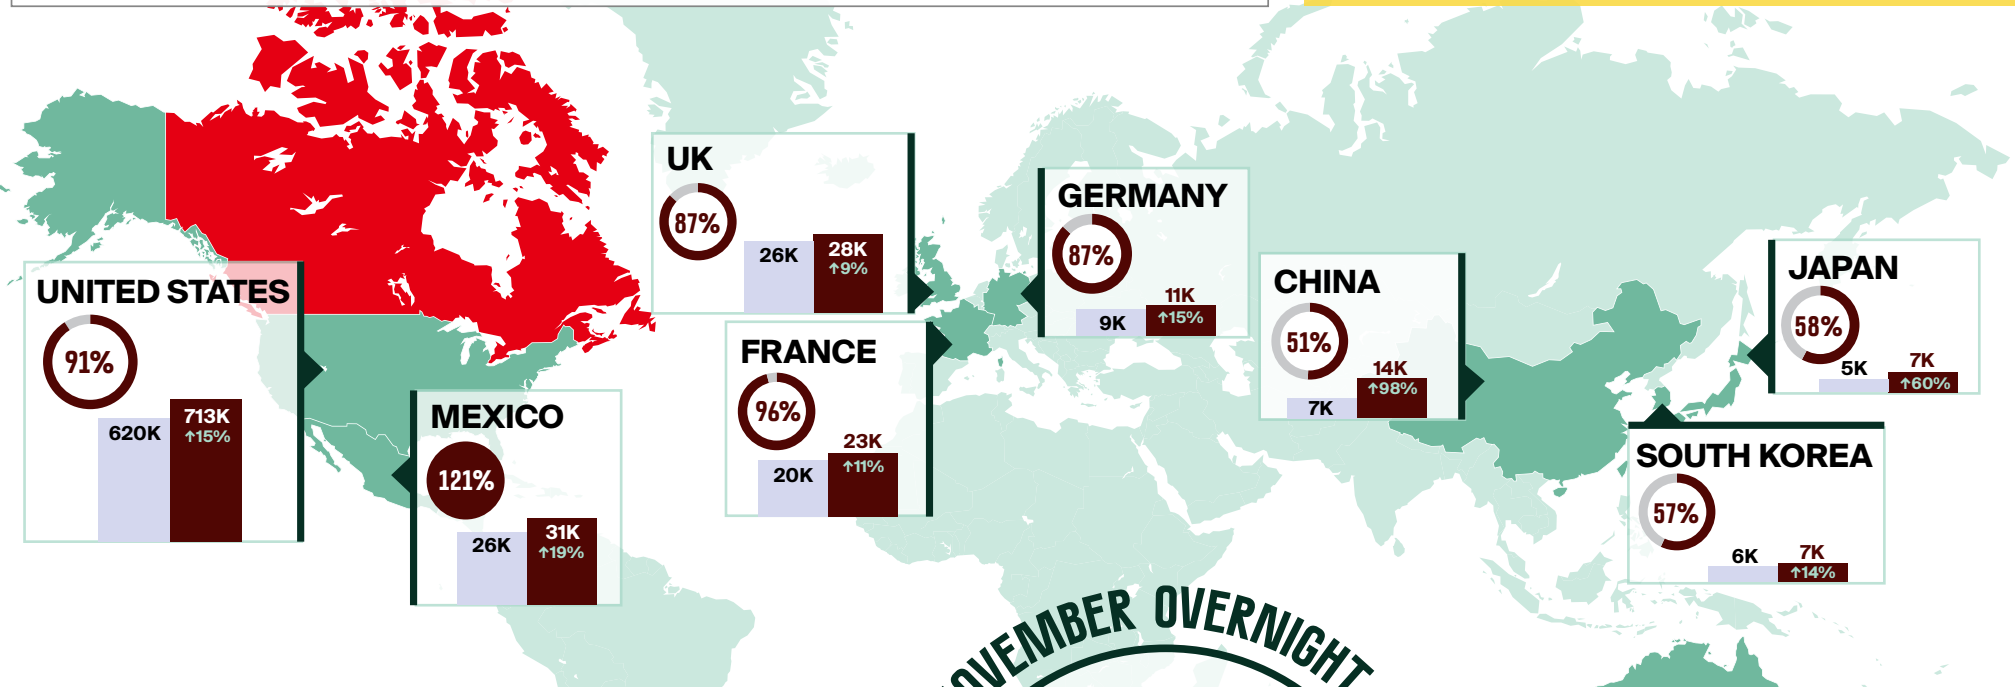

NOVEMBER 2023 OVERNIGHT ARRIVALS AT A GLANCE

LEGEND

% current proportion of 2019 levels

Overnight arrivals

↓↑% = Percent change (%) compared to the same period in 2022

After reopening its borders to international travel in late summer 2021, Canada removed all COVID-19 border regulations on October 1, 2022.