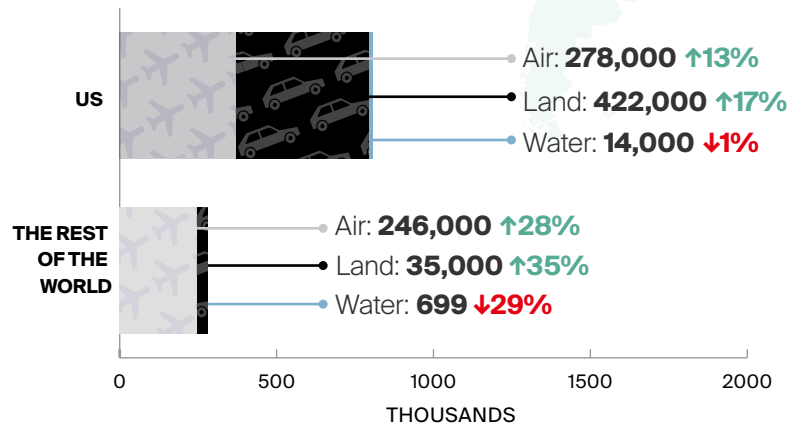

Mode of Arrivals in November 2023

Overnight arrivals are preliminary estimates and are subject to change.
X Infographic designed by @destinationcan
For more information, visit www.destinationcanada.com
Data sources: Statistics Canada, Tables 24-10-0055-01 and 24-10-0053-01.