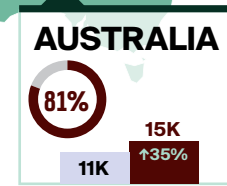

OCTOBER 2023

OVERNIGHT ARRIVALS AT A GLANCE

LEGEND

Overnight arrivals

↓↑% = Percent change (%) compared to the same period in 2022

After reopening its borders to international travel in late summer 2021, Canada removed all COVID-19 border regulations on October 1, 2022.