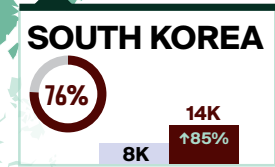

OCTOBER 2023

OVERNIGHT ARRIVALS AT A GLANCE

LEGEND

Overnight arrivals

↓↑% = Percent change (%) compared to the same period in 2022

After reopening its borders to international travel in late summer 2021, Canada removed all COVID-19 border regulations on October 1, 2022.