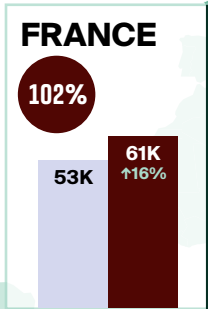

OCTOBER 2023

OVERNIGHT ARRIVALS AT A GLANCE

LEGEND

Overnight arrivals

↓↑% = Percent change (%) compared to the same period in 2022

After reopening its borders to international travel in late summer 2021, Canada removed all COVID-19 border regulations on October 1, 2022.