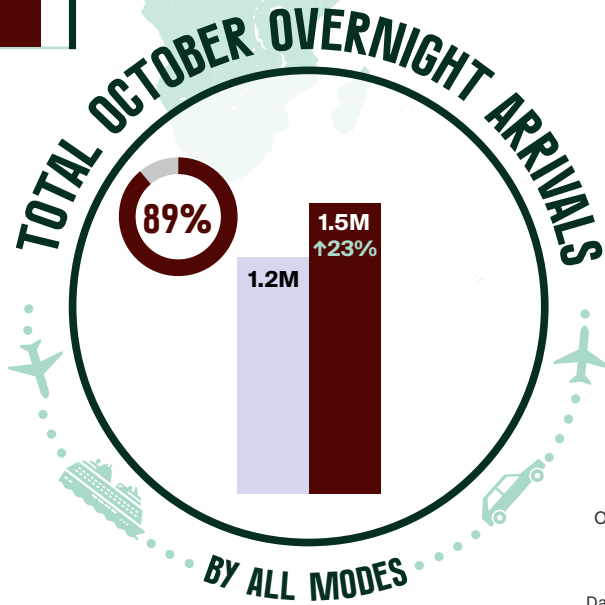

OCTOBER 2023

OVERNIGHT ARRIVALS AT A GLANCE

LEGEND

Overnight arrivals

↓↑% = Percent change (%) compared to the same period in 2022

After reopening its borders to international travel in late summer 2021, Canada removed all COVID-19 border regulations on October 1, 2022.