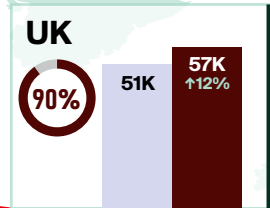

OCTOBER 2023

OVERNIGHT ARRIVALS AT A GLANCE

LEGEND

Overnight arrivals

↓↑% = Percent change (%) compared to the same period in 2022

After reopening its borders to international travel in late summer 2021, Canada removed all COVID-19 border regulations on October 1, 2022.