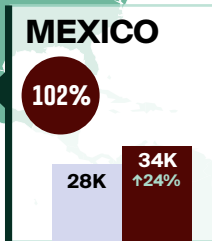

OCTOBER 2023

OVERNIGHT ARRIVALS AT A GLANCE

LEGEND

Overnight arrivals

↓↑% = Percent change (%) compared to the same period in 2022

After reopening its borders to international travel in late summer 2021, Canada removed all COVID-19 border regulations on October 1, 2022.