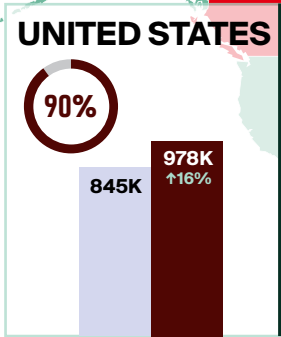

OCTOBER 2023

OVERNIGHT ARRIVALS AT A GLANCE

LEGEND

Overnight arrivals

↓↑% = Percent change (%) compared to the same period in 2022

After reopening its borders to international travel in late summer 2021, Canada removed all COVID-19 border regulations on October 1, 2022.