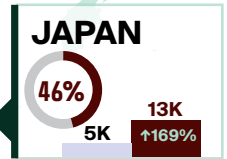

OCTOBER 2023

OVERNIGHT ARRIVALS AT A GLANCE

LEGEND

Overnight arrivals

↓↑% = Percent change (%) compared to the same period in 2022

After reopening its borders to international travel in late summer 2021, Canada removed all COVID-19 border regulations on October 1, 2022.