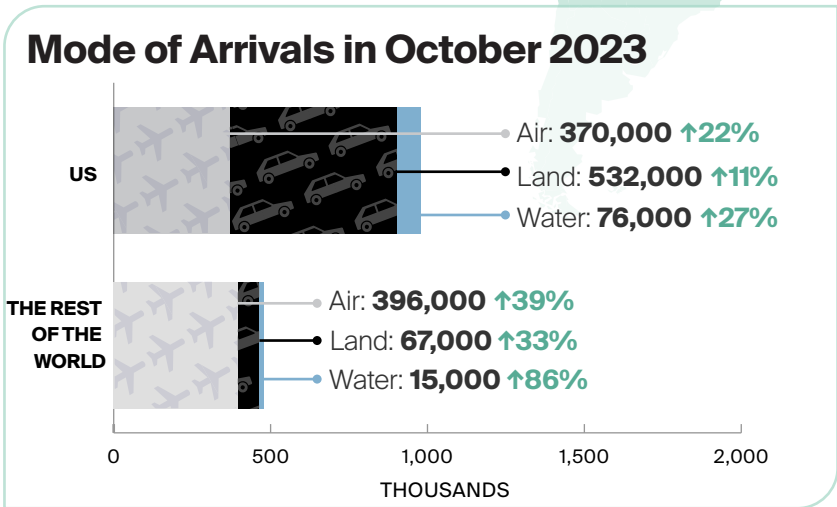

OCTOBER 2023

OVERNIGHT ARRIVALS AT A GLANCE

LEGEND

Overnight arrivals

↓↑% = Percent change (%) compared to the same period in 2022

After reopening its borders to international travel in late summer 2021, Canada removed all COVID-19 border regulations on October 1, 2022.