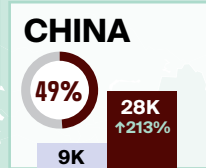

OCTOBER 2023

OVERNIGHT ARRIVALS AT A GLANCE

LEGEND

Overnight arrivals

↓↑% = Percent change (%) compared to the same period in 2022

After reopening its borders to international travel in late summer 2021, Canada removed all COVID-19 border regulations on October 1, 2022.