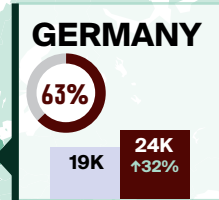

OCTOBER 2023

OVERNIGHT ARRIVALS AT A GLANCE

LEGEND

Overnight arrivals

↓↑% = Percent change (%) compared to the same period in 2022

After reopening its borders to international travel in late summer 2021, Canada removed all COVID-19 border regulations on October 1, 2022.