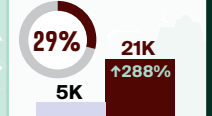

JUNE 2023 OVERNIGHT ARRIVALS AT A GLANCE

LEGEND

current proportion of 2019 levels

Overnight arrivals

% = Percent change (%) compared to the same period in 2022

After reopening its borders to international travel in late summer 2021, Canada removed all COVID-19 border regulations on October 1, 2022.

UNITED STATES

UK

GERMANY

FRANCE

CHINA

JAPAN

MEXICO

SOUTH KOREA

Mode of Arrivals in June 2023

AUSTRALIA

Overnight arrivals are preliminary estimates and are subject to change.
Infographic designed by @destinationcan
For more information, visit www.Destinationcanada.com
Data sources: Statistics Canada, Tables 24-10-0055-01 and 24-10-0053-01.