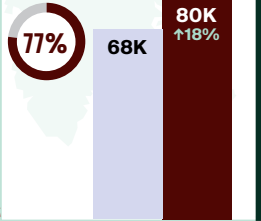

JUNE 2023 OVERNIGHT ARRIVALS AT A GLANCE

LEGEND

current proportion of 2019 levels

Overnight arrivals

% = Percent change (%) compared to the same period in 2022

After reopening its borders to international travel in late summer 2021, Canada removed all COVID-19 border regulations on October 1, 2022.

UNITED STATES

UK

GERMANY

FRANCE

CHINA

JAPAN

MEXICO

SOUTH KOREA

Mode of Arrivals in June 2023

AUSTRALIA

Overnight arrivals are preliminary estimates and are subject to change.
Infographic designed by @destinationcan
For more information, visit www.Destinationcanada.com
Data sources: Statistics Canada, Tables 24-10-0055-01 and 24-10-0053-01.