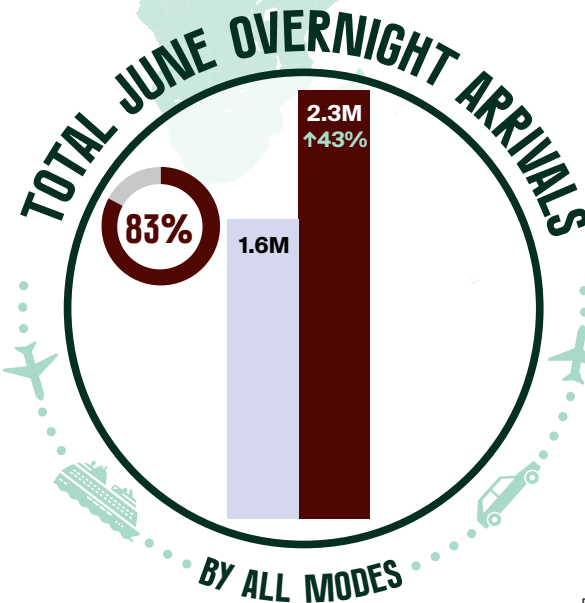

JUNE 2023 OVERNIGHT ARRIVALS AT A GLANCE

LEGEND

current proportion of 2019 levels

Overnight arrivals

% = Percent change (%) compared to the same period in 2022

After reopening its borders to international travel in late summer 2021, Canada removed all COVID-19 border regulations on October 1, 2022.

UNITED STATES

UK

GERMANY

FRANCE

CHINA

JAPAN

MEXICO

SOUTH KOREA

Mode of Arrivals in June 2023

AUSTRALIA

Overnight arrivals are preliminary estimates and are subject to change.
 Infographic designed by @destinationcan
 For more information, visit www.Destinationcanada.com
 Data sources: Statistics Canada, Tables 24-10-0055-01 and 24-10-0053-01.