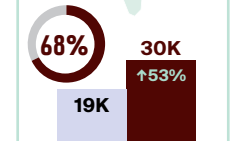

AUSTRALIA

Overnight arrivals are preliminary estimates and are subject to change.
Infographic designed by @destinationcan
For more information, visit www.Destinationcanada.com
Data sources: Statistics Canada, Tables 24-10-0055-01 and 24-10-0053-01.