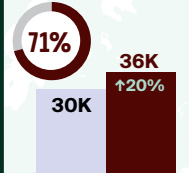

JUNE 2023 OVERNIGHT ARRIVALS AT A GLANCE

LEGEND

current proportion of 2019 levels

Overnight arrivals

% = Percent change (%) compared to the same period in 2022

After reopening its borders to international travel in late summer 2021, Canada removed all COVID-19 border regulations on October 1, 2022.

UNITED STATES

UK

GERMANY

FRANCE

CHINA

JAPAN

MEXICO

SOUTH KOREA

Mode of Arrivals in June 2023

AUSTRALIA

Overnight arrivals are preliminary estimates and are subject to change.
Infographic designed by @destinationcan
For more information, visit www.Destinationcanada.com
Data sources: Statistics Canada, Tables 24-10-0055-01 and 24-10-0053-01.