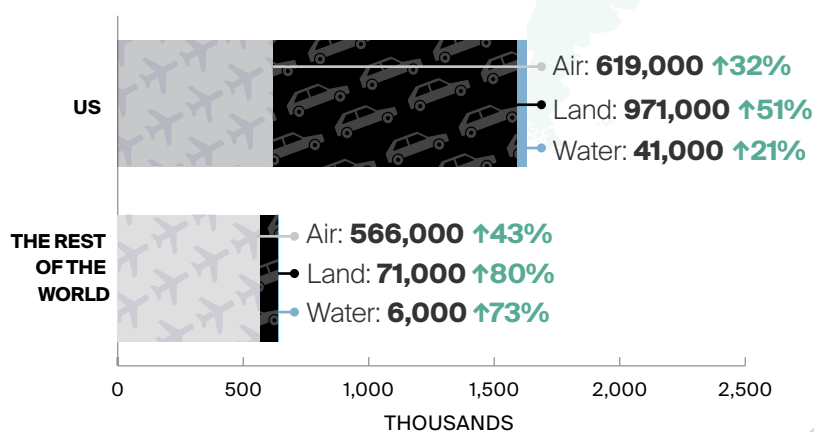

GERMANY

FRANCE

CHINA

JAPAN

MEXICO

SOUTH KOREA

Mode of Arrivals in June 2023