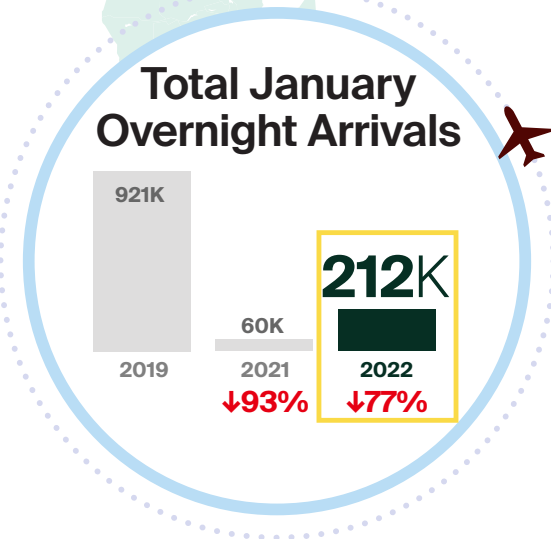

JANUARY 2022 OVERNIGHT ARRIVALS at a glance*

*Canadian borders opened to the US on Aug 9, 2021, and to international on Sep 7, 2021.

↓% = Percent change compared to the same period in 2019**
 □ = Increase in arrivals compared to 2021

Mode of Arrivals in January 2022

**Percentages shown are year-over-year changes compared to the same period in 2019.

Arrivals figures are preliminary estimates and are subject to change.

Infographic designed by @DestinationCAN