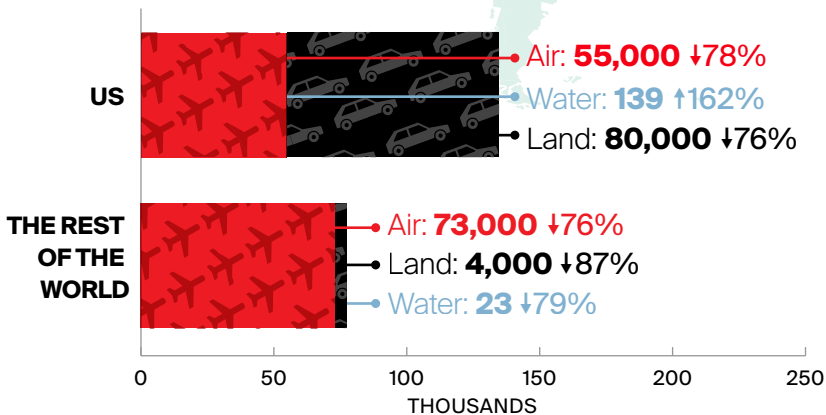

JANUARY 2022 OVERNIGHT ARRIVALS at a glance*

*Canadian borders opened to the US on Aug 9, 2021, and to international on Sep 7, 2021.

↓% = Percent change compared to the same period in 2019**
 □ = Increase in arrivals compared to 2021

Mode of Arrivals in January 2022

**Percentages shown are year-over-year changes compared to the same period in 2019.

Arrivals figures are preliminary estimates and are subject to change.

Infographic designed by @DestinationCAN