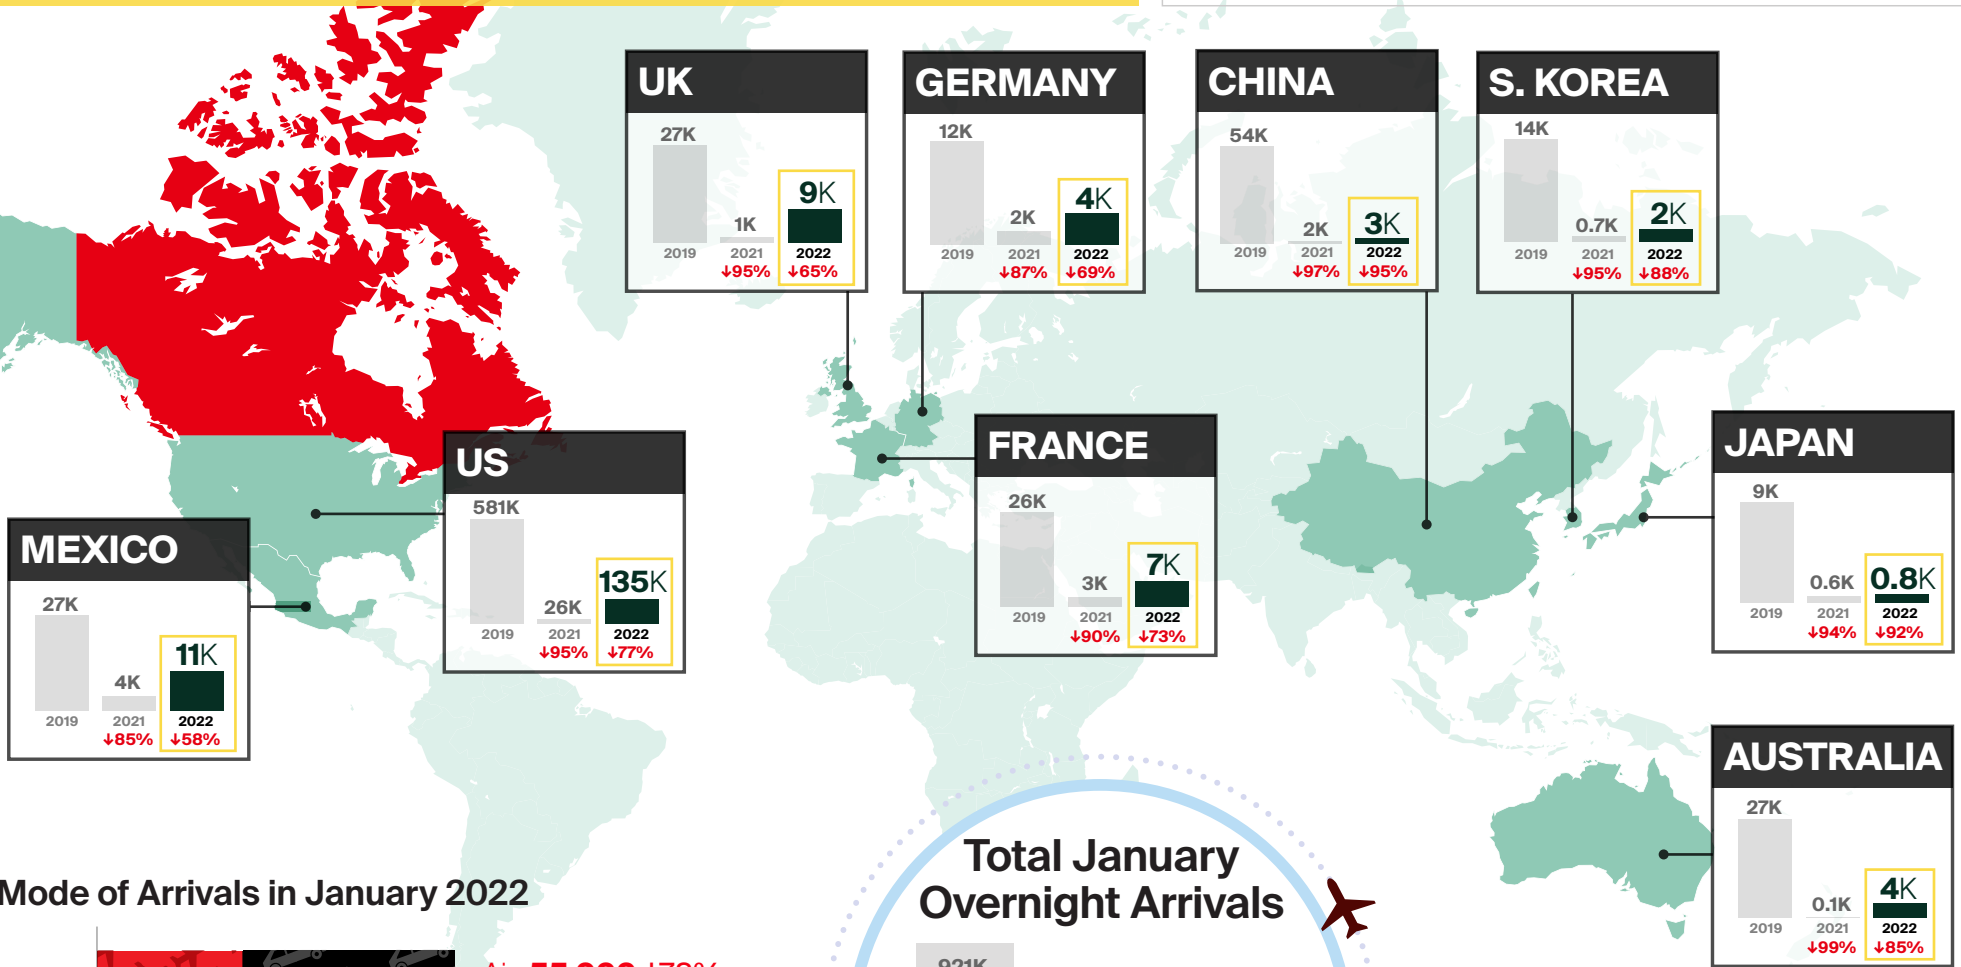

JANUARY 2022 OVERNIGHT ARRIVALS at a glance*

*Canadian borders opened to the US on Aug 9, 2021, and to international on Sep 7, 2021.

↓% = Percent change compared to the same period in 2019**
 □ = Increase in arrivals compared to 2021

Mode of Arrivals in January 2022

**Percentages shown are year-over-year changes compared to the same period in 2019.

Arrivals figures are preliminary estimates and are subject to change.

Infographic designed by @DestinationCAN