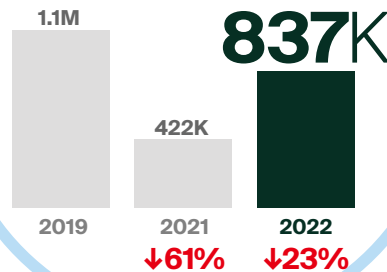

Total November Overnight Arrivals

**Percentages shown are year-over-year changes compared to the same period in 2019.

Arrivals figures are preliminary estimates and are subject to change.

Infographic designed by @DestinationCAN

For more information, visit www.destinationcanada.com

Data sources: Statistics Canada, Tables 24-10-0055-01 and 24-10-0053-01.

*Note: Arrivals by ferry are now included in water arrivals as of 2022, whereas arrivals by ferry were included in land arrivals in previous years. For this reason, the YOY change for water arrivals is excluded above.