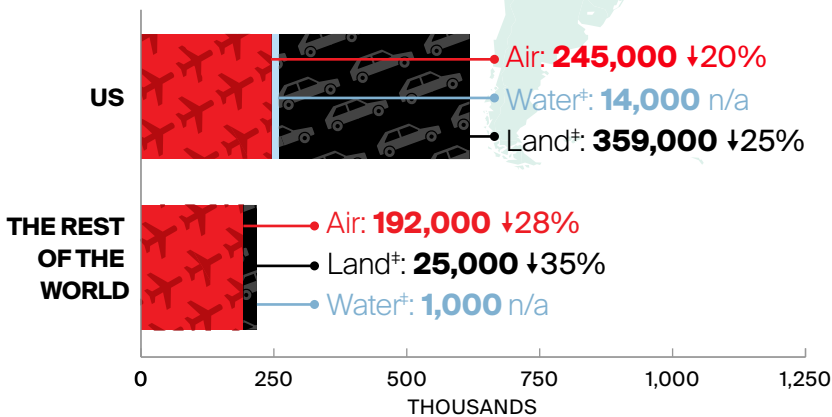

Mode of Overnight Arrivals in November 2022