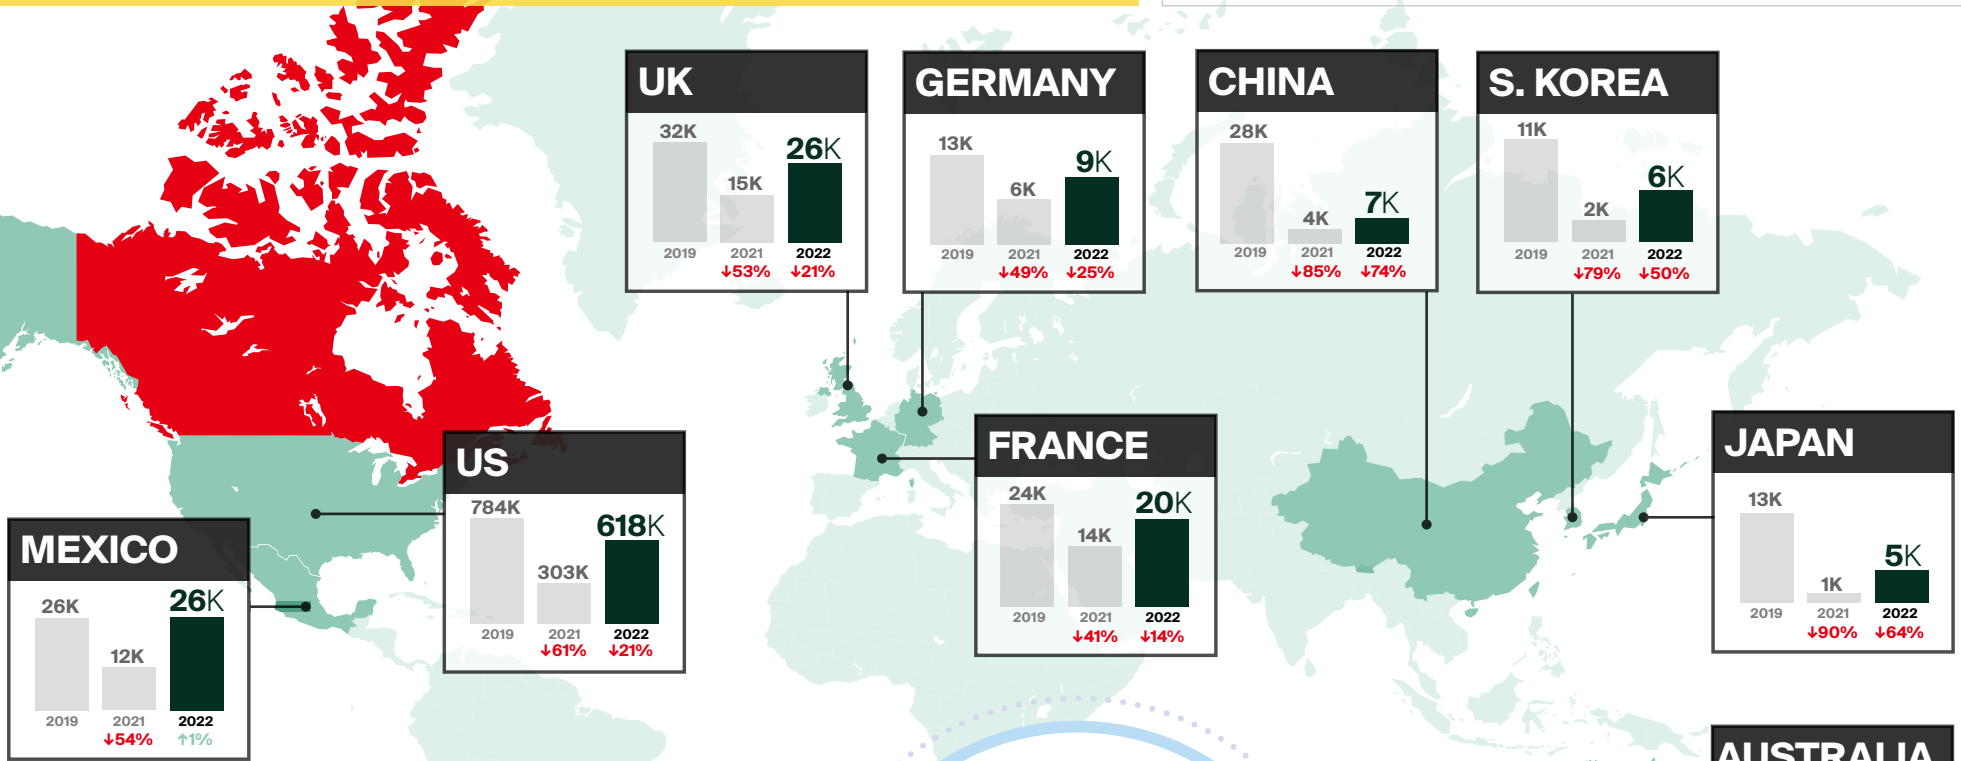

# NOVEMBER 2022 OVERNIGHT ARRIVALS at a glance\*

\*Canadian borders opened to the US on Aug 9, 2021, and to other countries on Sep 7, 2021.

↓↑% = Percent change (%) compared to the same period in 2019\*\*