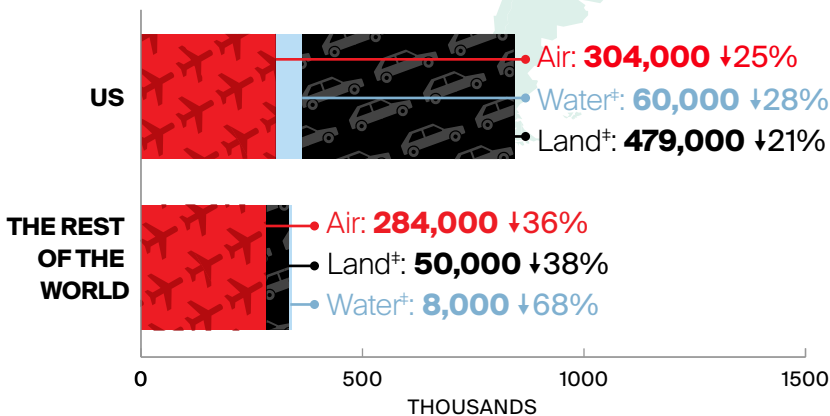

OCTOBER 2022 OVERNIGHT ARRIVALS at a glance*

*Canadian borders opened to the US on Aug 9, 2021, and to other countries on Sep 7, 2021.

↓↑% = Percent change (%) compared to the same period in 2019**

Mode of Overnight Arrivals in October 2022

**Percentages shown are year-over-year changes compared to the same period in 2019.

Arrivals figures are preliminary estimates and are subject to change.

Infographic designed by @DestinationCAN

For more information, visit www.destinationcanada.com