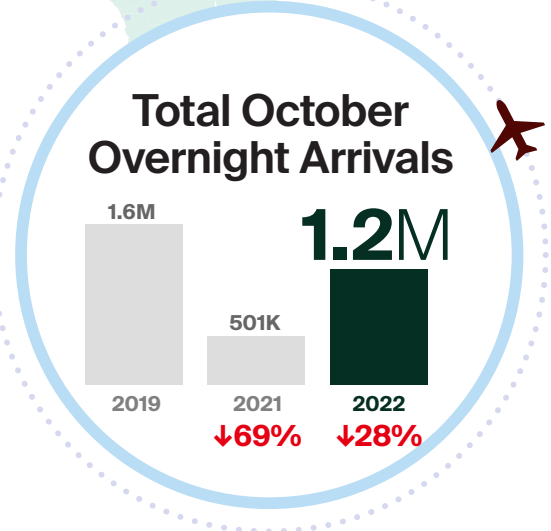

OCTOBER 2022 OVERNIGHT ARRIVALS at a glance*

*Canadian borders opened to the US on Aug 9, 2021, and to other countries on Sep 7, 2021.

↓↑% = Percent change (%) compared to the same period in 2019**

Mode of Overnight Arrivals in October 2022

**Percentages shown are year-over-year changes compared to the same period in 2019.

Arrivals figures are preliminary estimates and are subject to change.

Infographic designed by @DestinationCAN

For more information, visit www.destinationcanada.com