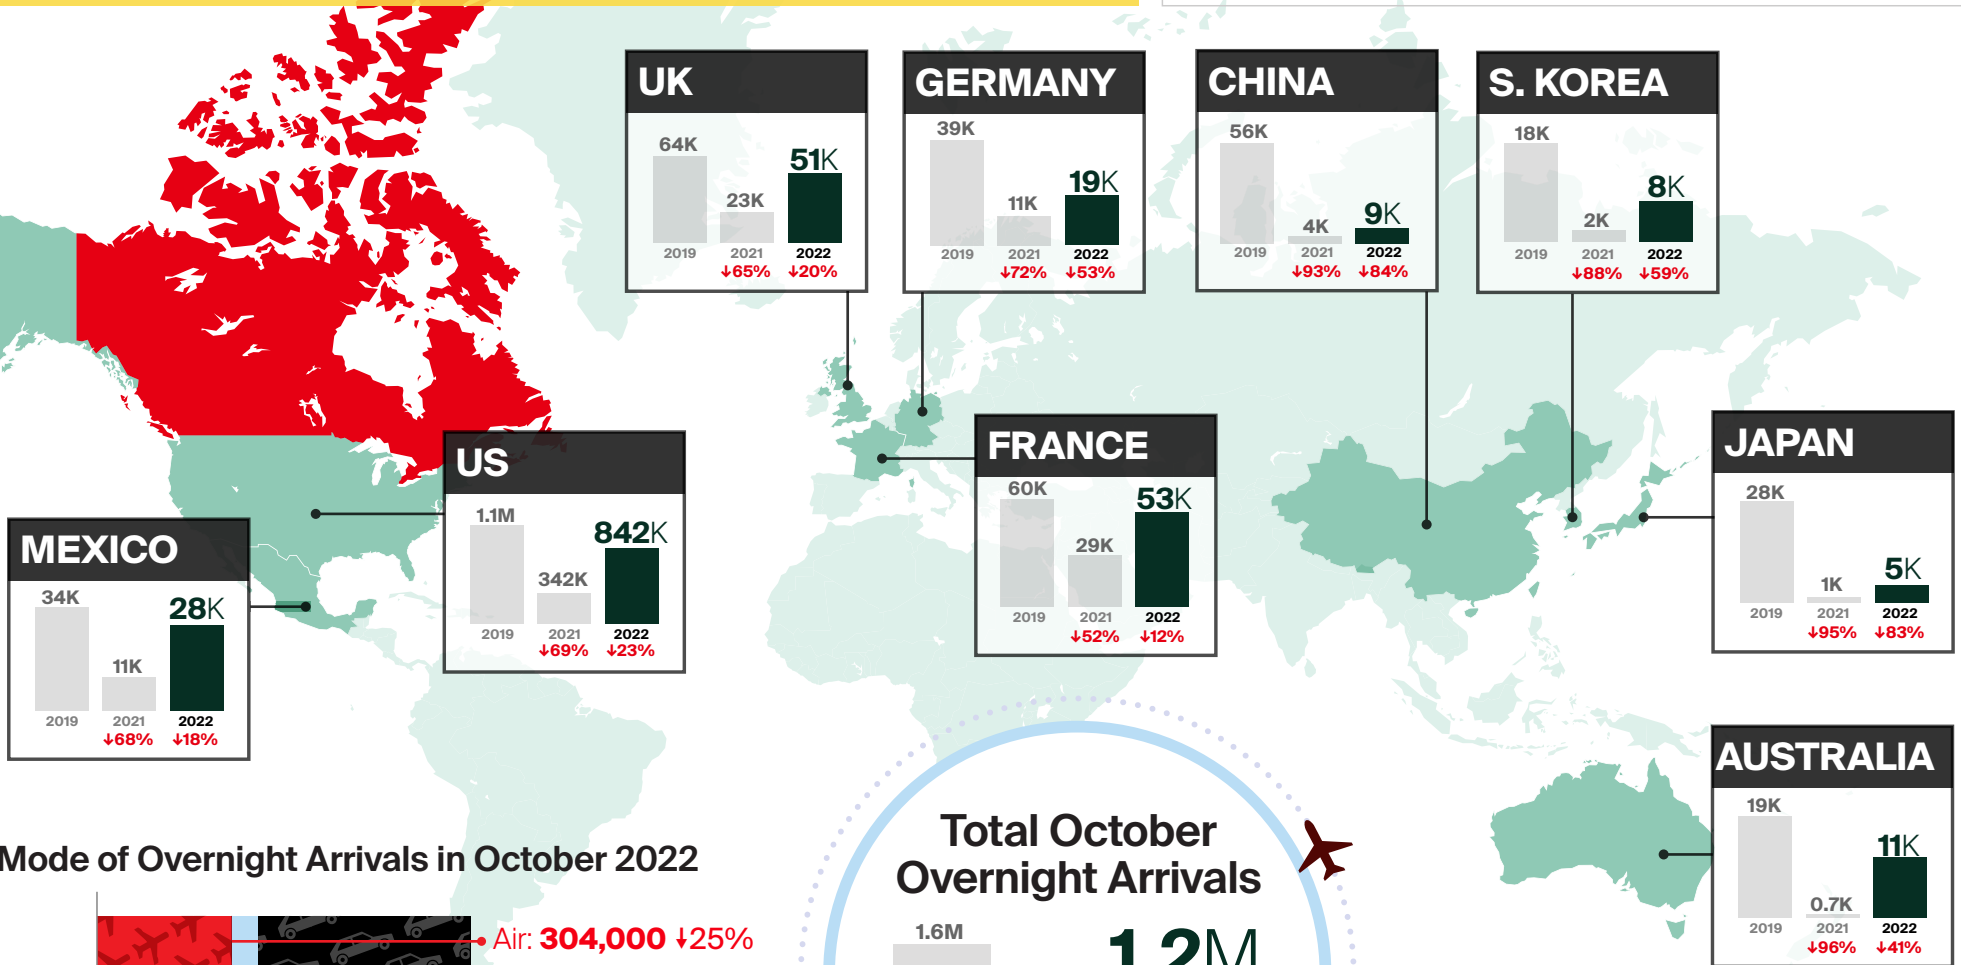

OCTOBER 2022 OVERNIGHT ARRIVALS at a glance*

*Canadian borders opened to the US on Aug 9, 2021, and to other countries on Sep 7, 2021.

↓↑% = Percent change (%) compared to the same period in 2019**

Mode of Overnight Arrivals in October 2022

**Percentages shown are year-over-year changes compared to the same period in 2019.

Arrivals figures are preliminary estimates and are subject to change.

Infographic designed by @DestinationCAN

For more information, visit www.destinationcanada.com