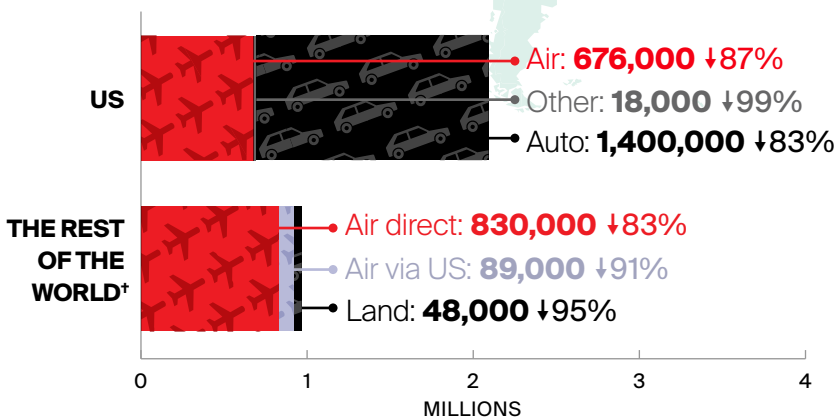

# 2021 OVERNIGHT ARRIVALS at a glance\*

\*Canadian borders opened to the US on Aug 9, 2021, and to international on Sep 7, 2021.

↓% = percent changed since 2019\*\*

☐ = Increase in arrivals compared to 2020

## Mode of Arrivals in 2021

\*\*Percentages shown are year-over-year changes compared to the same period in 2019.

†The number of sea and cruise arrivals which accounted for around 4% of total arrivals in 2019 is close to 0% in 2021.