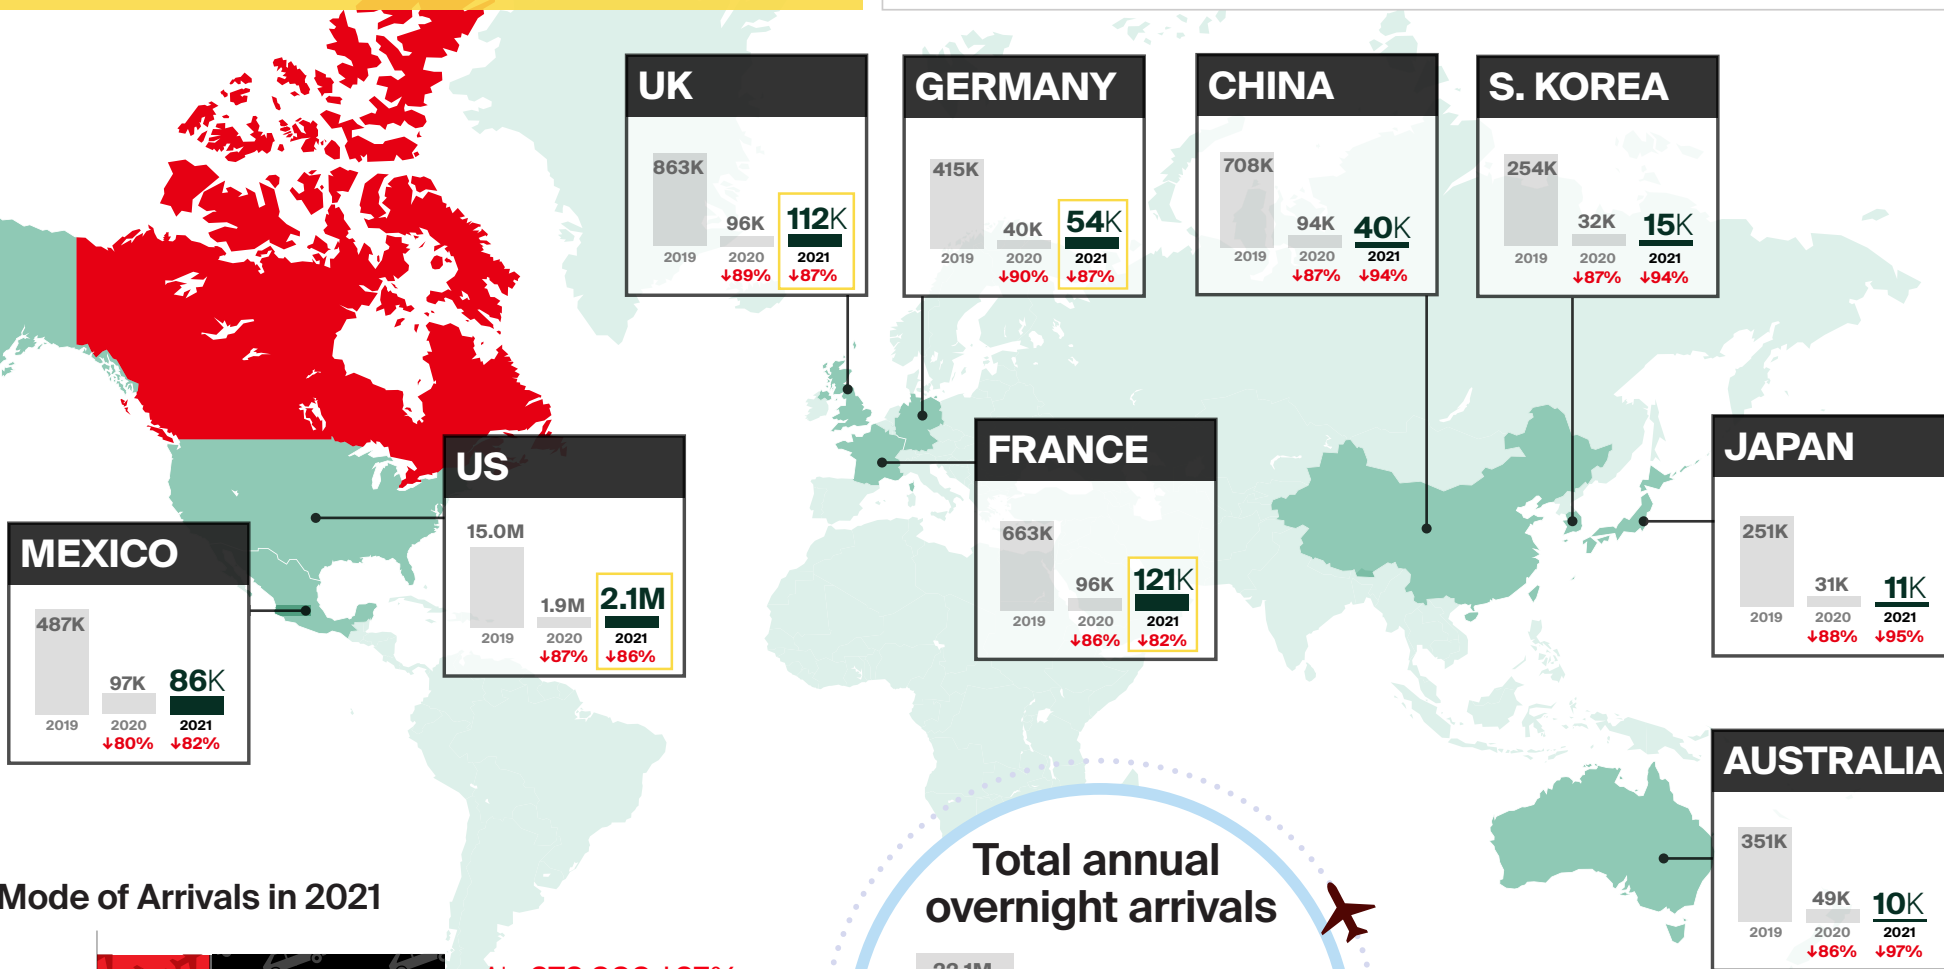

# 2021 OVERNIGHT ARRIVALS at a glance\*

\*Canadian borders opened to the US on Aug 9, 2021, and to international on Sep 7, 2021.

↓% = percent changed since 2019\*\*

☐ = Increase in arrivals compared to 2020

## Mode of Arrivals in 2021

\*\*Percentages shown are year-over-year changes compared to the same period in 2019.

†The number of sea and cruise arrivals which accounted for around 4% of total arrivals in 2019 is close to 0% in 2021.