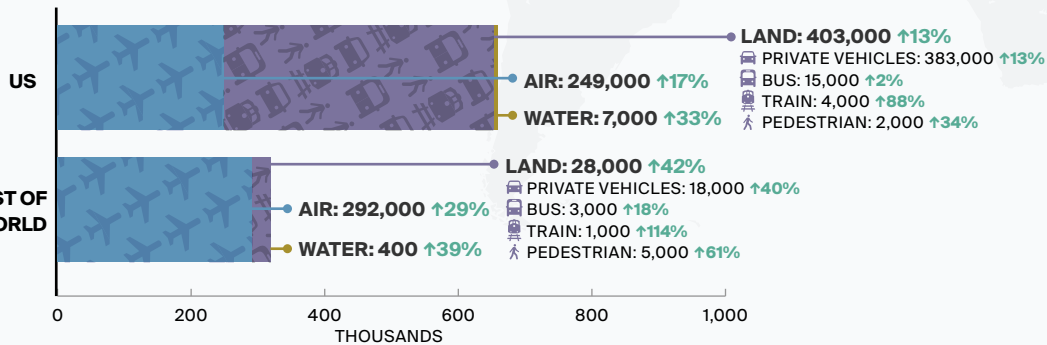

FEBRUARY 2024 overnight arrivals at a glance

LEGEND

Mode of Arrivals in February 2024

Overnight arrivals are preliminary estimates and are subject to change.

Infographic designed by @destinationcan

For more information, visit www.Destinationcanada.com