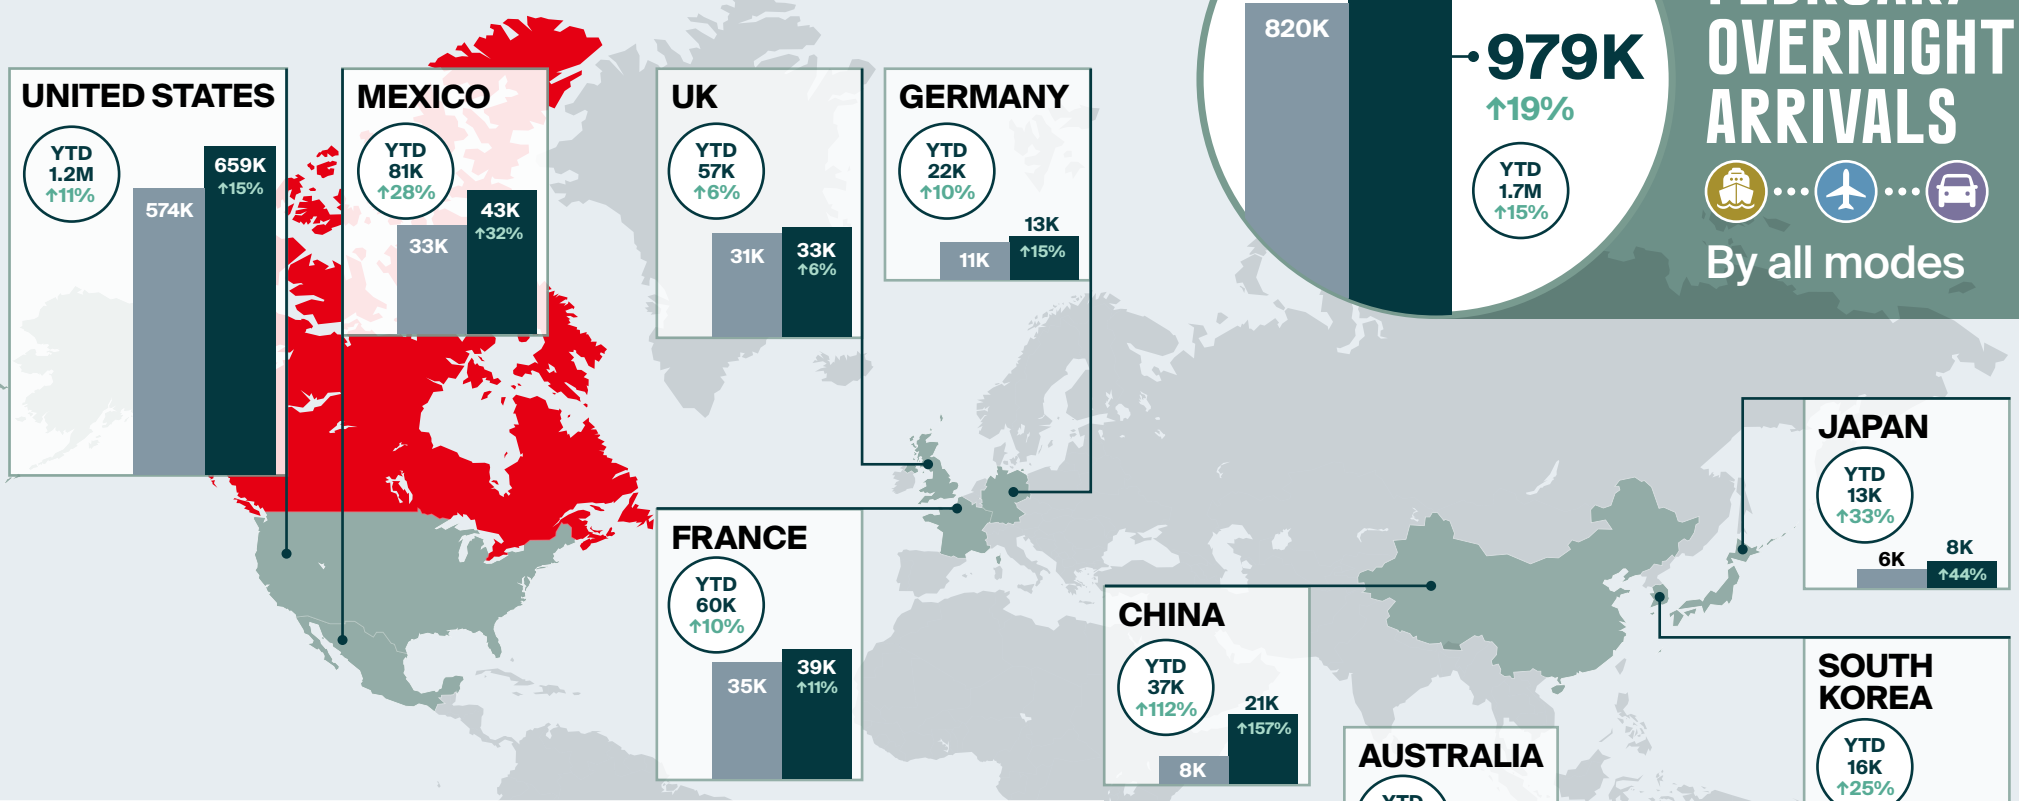

FEBRUARY 2024 overnight arrivals at a glance

LEGEND

Mode of Arrivals in February 2024

Overnight arrivals are preliminary estimates and are subject to change.

Infographic designed by @destinationcan

For more information, visit www.Destinationcanada.com