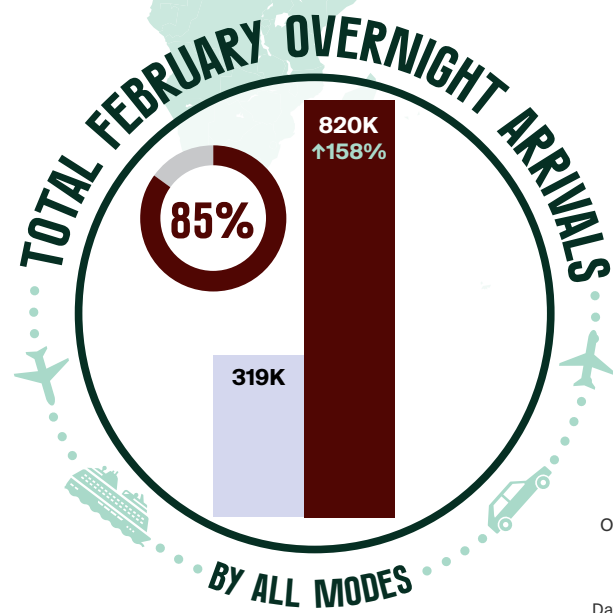

FEBRUARY 2023 OVERNIGHT ARRIVALS AT A GLANCE

LEGEND

% current proportion of 2019 levels

Overnight arrivals

↓↑% = Percent change (%) compared to the same period in 2022

After reopening its borders to international travel in late summer 2021, Canada removed all COVID-19 border regulations on October 1, 2022.

Overnight arrivals are preliminary estimates and are subject to change.
 Infographic designed by @destinationcan
 For more information, visit www.Destinationcanada.com
 Data sources: Statistics Canada, Tables 24-10-0055-01 and 24-10-0053-01.