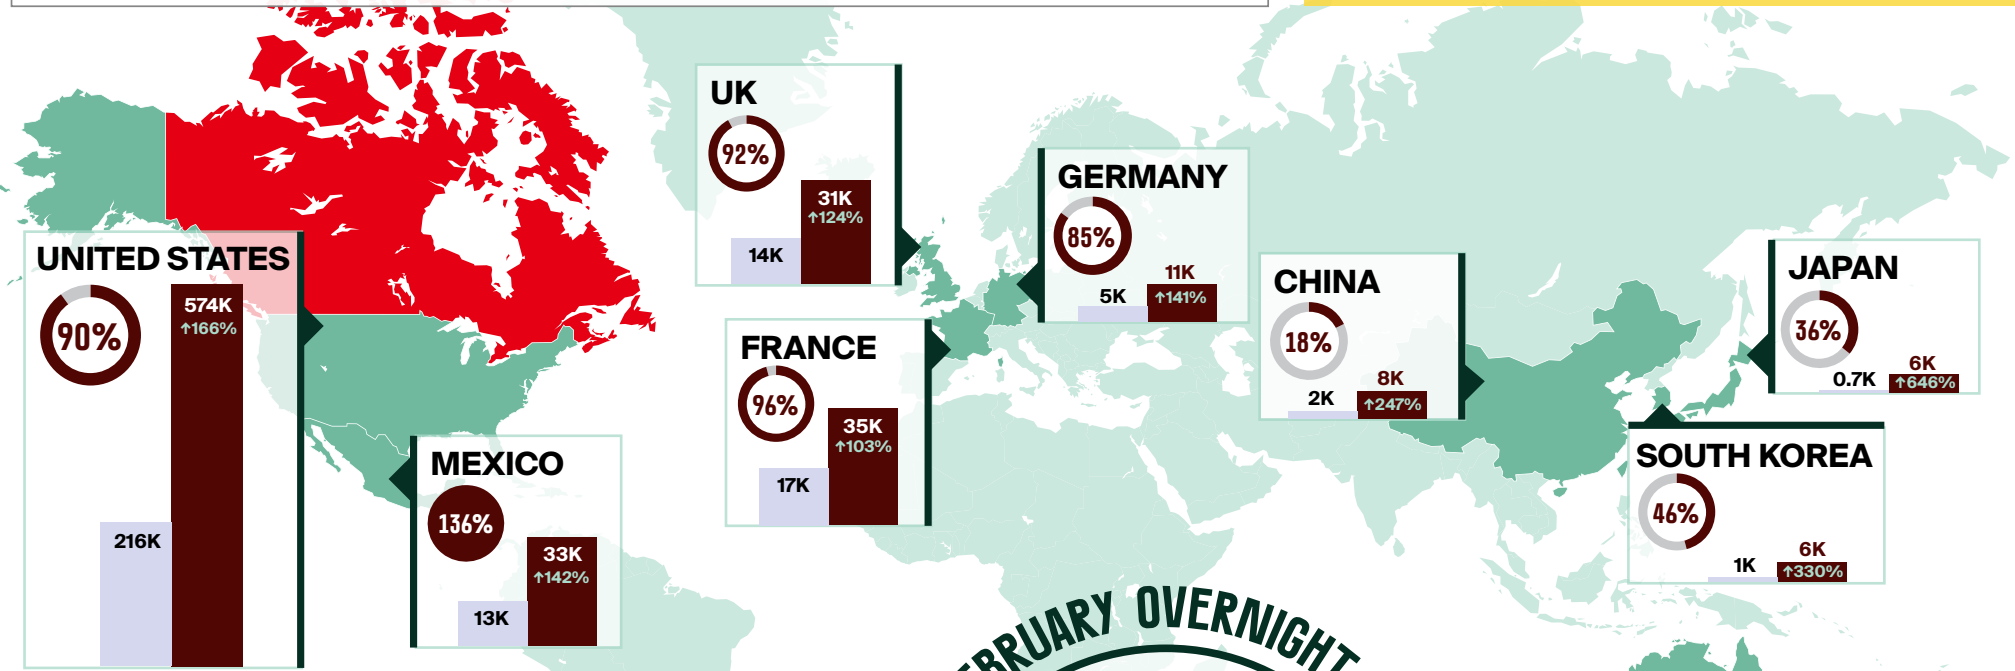

FEBRUARY 2023 OVERNIGHT ARRIVALS AT A GLANCE

LEGEND

% current proportion of 2019 levels

Overnight arrivals

↓↑% = Percent change (%) compared to the same period in 2022

After reopening its borders to international travel in late summer 2021, Canada removed all COVID-19 border regulations on October 1, 2022.