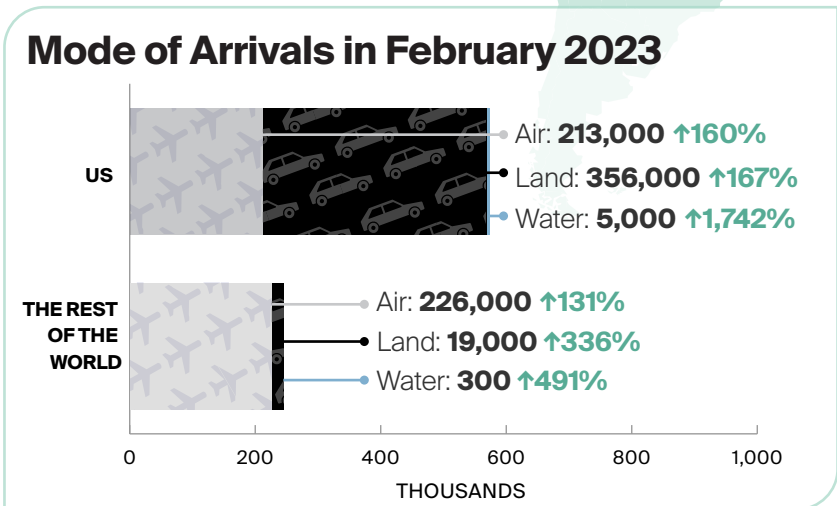

FEBRUARY 2023 OVERNIGHT ARRIVALS AT A GLANCE

LEGEND

% current proportion of 2019 levels

Overnight arrivals

↓↑% = Percent change (%) compared to the same period in 2022

After reopening its borders to international travel in late summer 2021, Canada removed all COVID-19 border regulations on October 1, 2022.