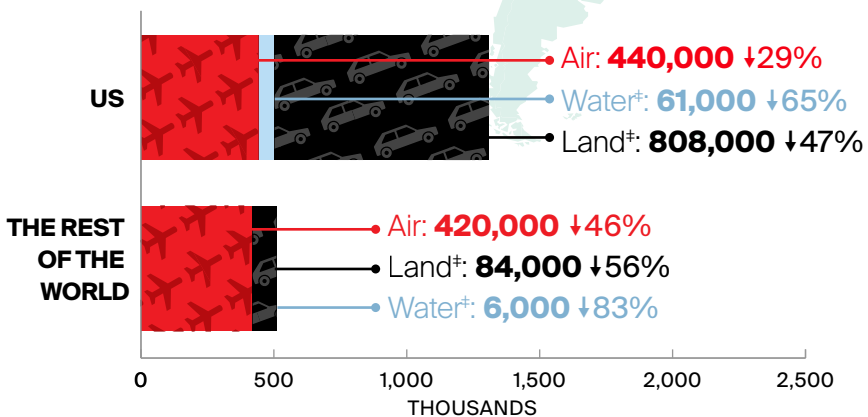

AUGUST 2022 OVERNIGHT ARRIVALS at a glance*

*Canadian borders opened to the US on Aug 9, 2021, and to international on Sep 7, 2021.

↓↑% = Percent change (%) compared to the same period in 2019**

Mode of Overnight Arrivals in August 2022

**Percentages shown are year-over-year changes compared to the same period in 2019.

Arrivals figures are preliminary estimates and are subject to change.

Infographic designed by @DestinationCAN

For more information, visit www.destinationcanada.com