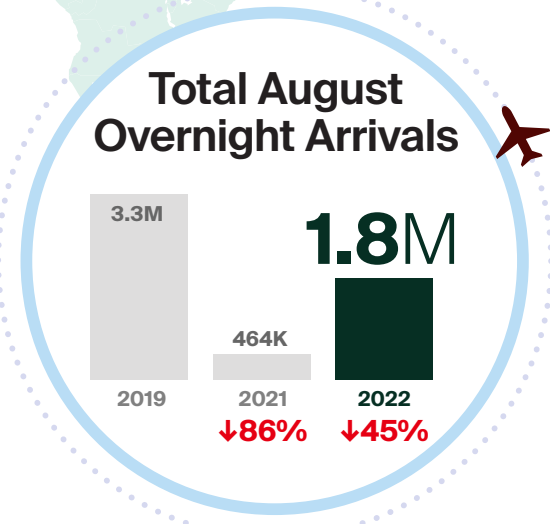

AUGUST 2022 OVERNIGHT ARRIVALS at a glance*

*Canadian borders opened to the US on Aug 9, 2021, and to international on Sep 7, 2021.

↓↑% = Percent change (%) compared to the same period in 2019**

Mode of Overnight Arrivals in August 2022

**Percentages shown are year-over-year changes compared to the same period in 2019.

Arrivals figures are preliminary estimates and are subject to change.

Infographic designed by @DestinationCAN

For more information, visit www.destinationcanada.com