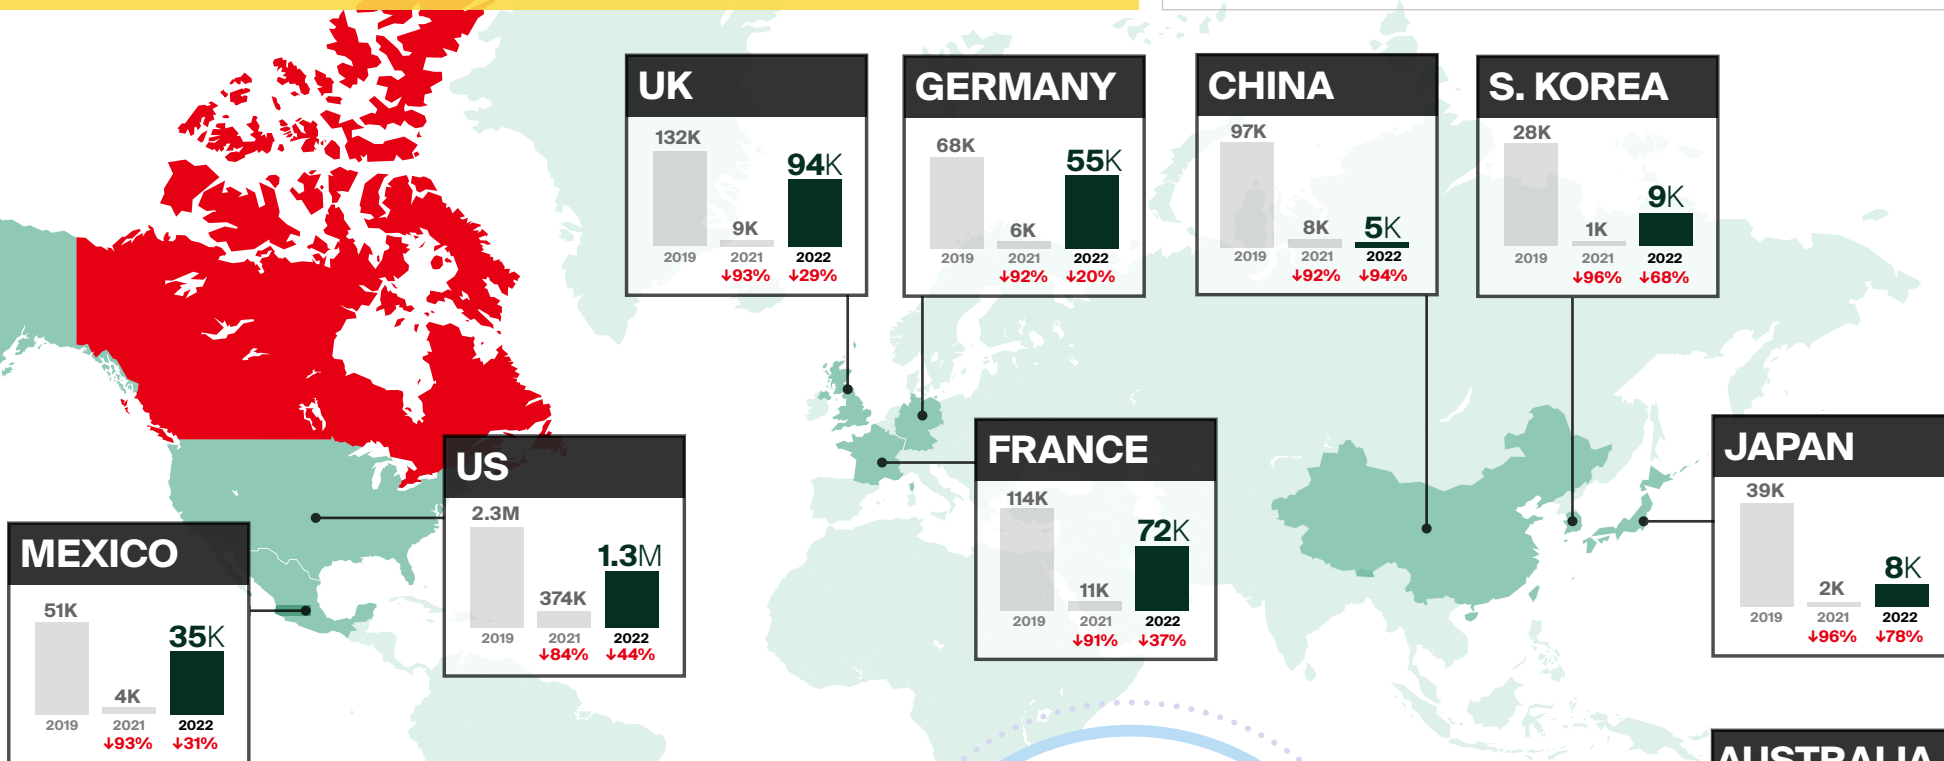

AUGUST 2022 OVERNIGHT ARRIVALS at a glance*

*Canadian borders opened to the US on Aug 9, 2021, and to international on Sep 7, 2021.

↓↑% = Percent change (%) compared to the same period in 2019**

Mode of Overnight Arrivals in August 2022

**Percentages shown are year-over-year changes compared to the same period in 2019.

Arrivals figures are preliminary estimates and are subject to change.

Infographic designed by @DestinationCAN

For more information, visit www.destinationcanada.com

Data sources: Statistics Canada, Tables 24-10-0055-01 and 24-10-0053-01.

*Note: Arrivals by ferry are now included in water arrivals as of 2022, whereas arrivals by ferry were included in land arrivals in previous years.