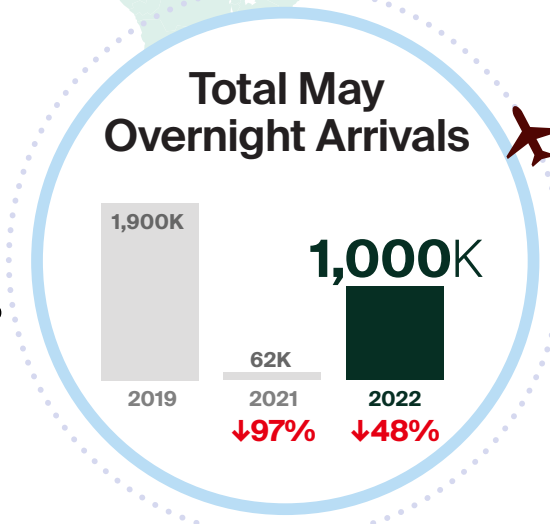

# MAY 2022 OVERNIGHT ARRIVALS at a glance\*

\*Canadian borders opened to the US on Aug 9, 2021, and to international on Sep 7, 2021.

↓↑% = Percent change (%) compared to the same period in 2019\*\*

## Mode of Overnight Arrivals in May 2022

\*\*Percentages shown are year-over-year changes compared to the same period in 2019.

Arrivals figures are preliminary estimates and are subject to change.

Infographic designed by @DestinationCAN