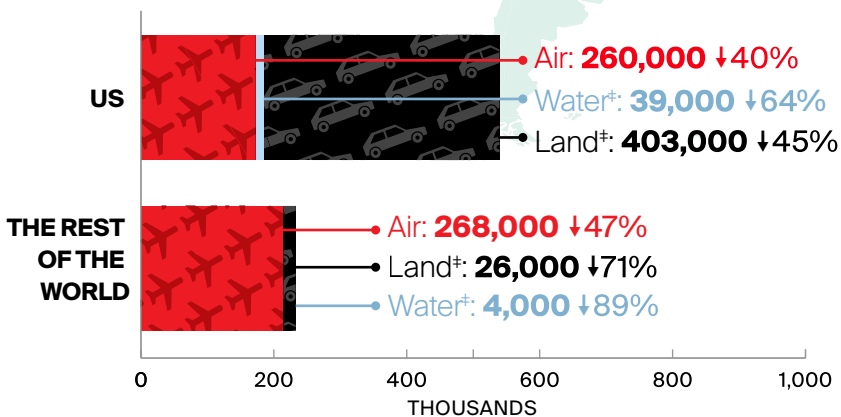

# MAY 2022 OVERNIGHT ARRIVALS at a glance\*

\*Canadian borders opened to the US on Aug 9, 2021, and to international on Sep 7, 2021.

↓↑% = Percent change (%) compared to the same period in 2019\*\*

## Mode of Overnight Arrivals in May 2022

\*\*Percentages shown are year-over-year changes compared to the same period in 2019.

Arrivals figures are preliminary estimates and are subject to change.

Infographic designed by @DestinationCAN