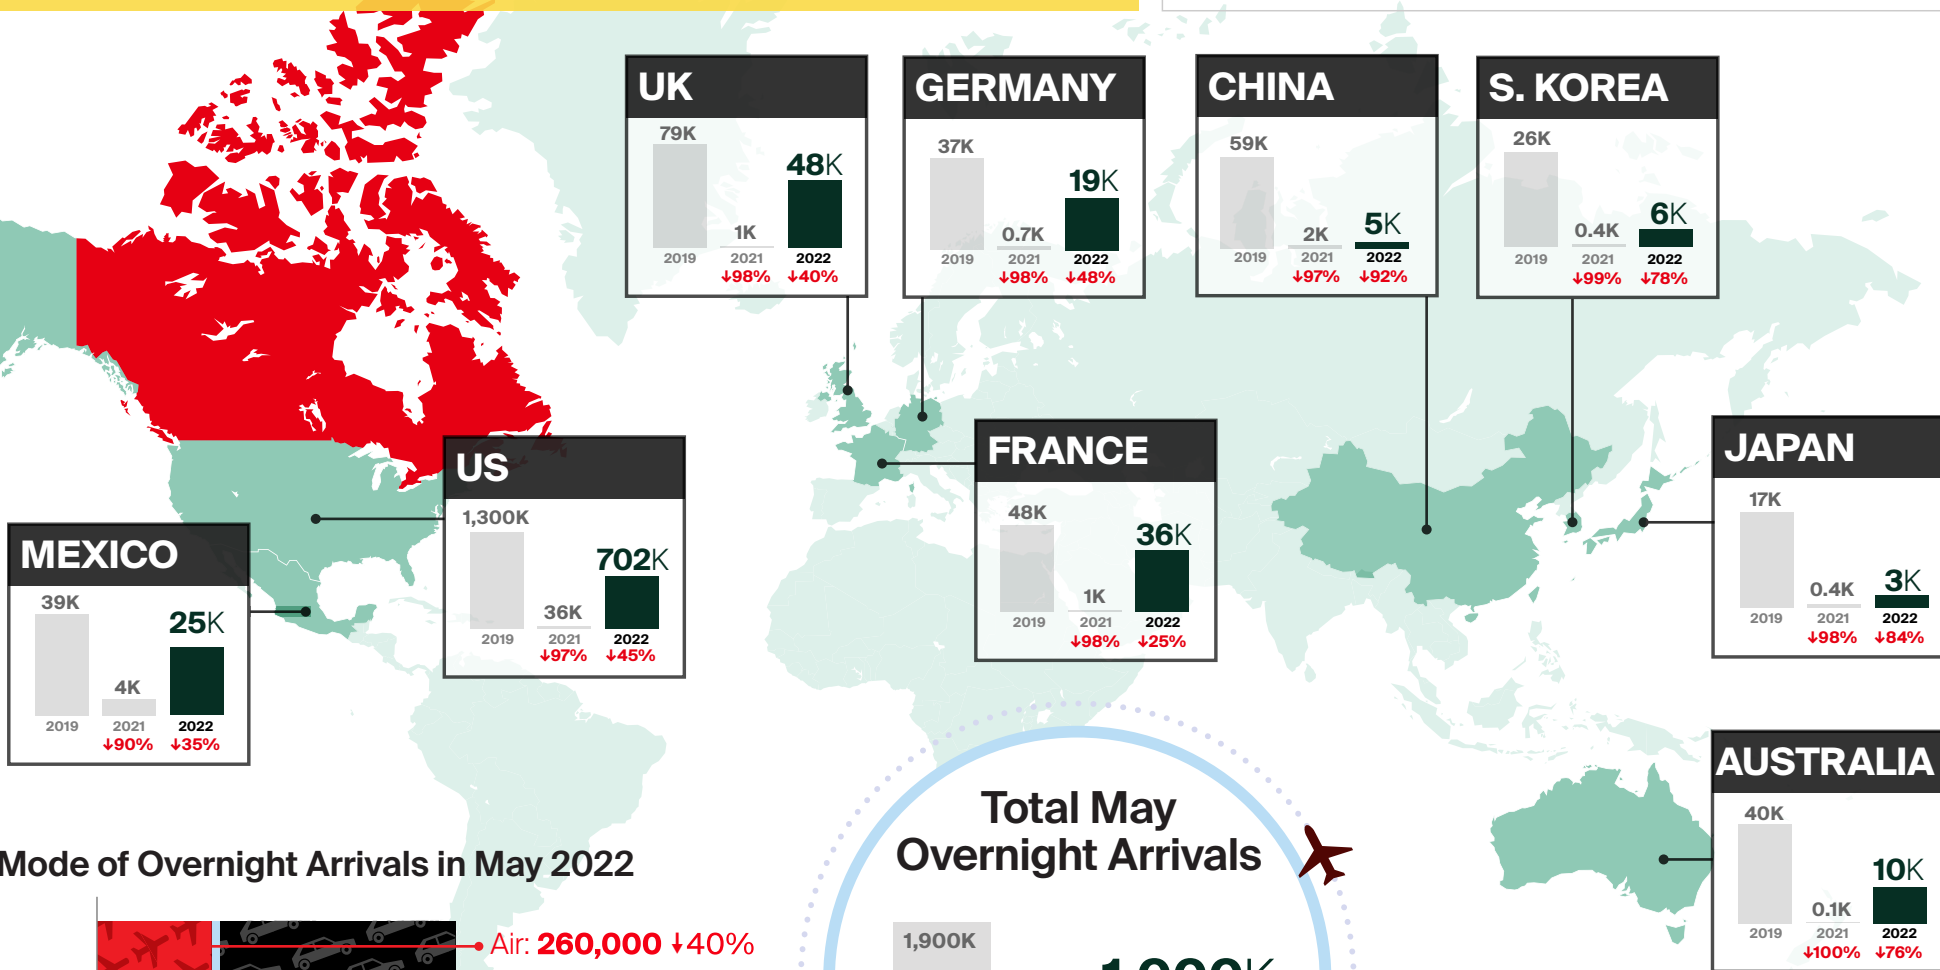

# MAY 2022 OVERNIGHT ARRIVALS at a glance\*

\*Canadian borders opened to the US on Aug 9, 2021, and to international on Sep 7, 2021.

↓↑% = Percent change (%) compared to the same period in 2019\*\*

## Mode of Overnight Arrivals in May 2022

\*\*Percentages shown are year-over-year changes compared to the same period in 2019.

Arrivals figures are preliminary estimates and are subject to change.

Infographic designed by @DestinationCAN